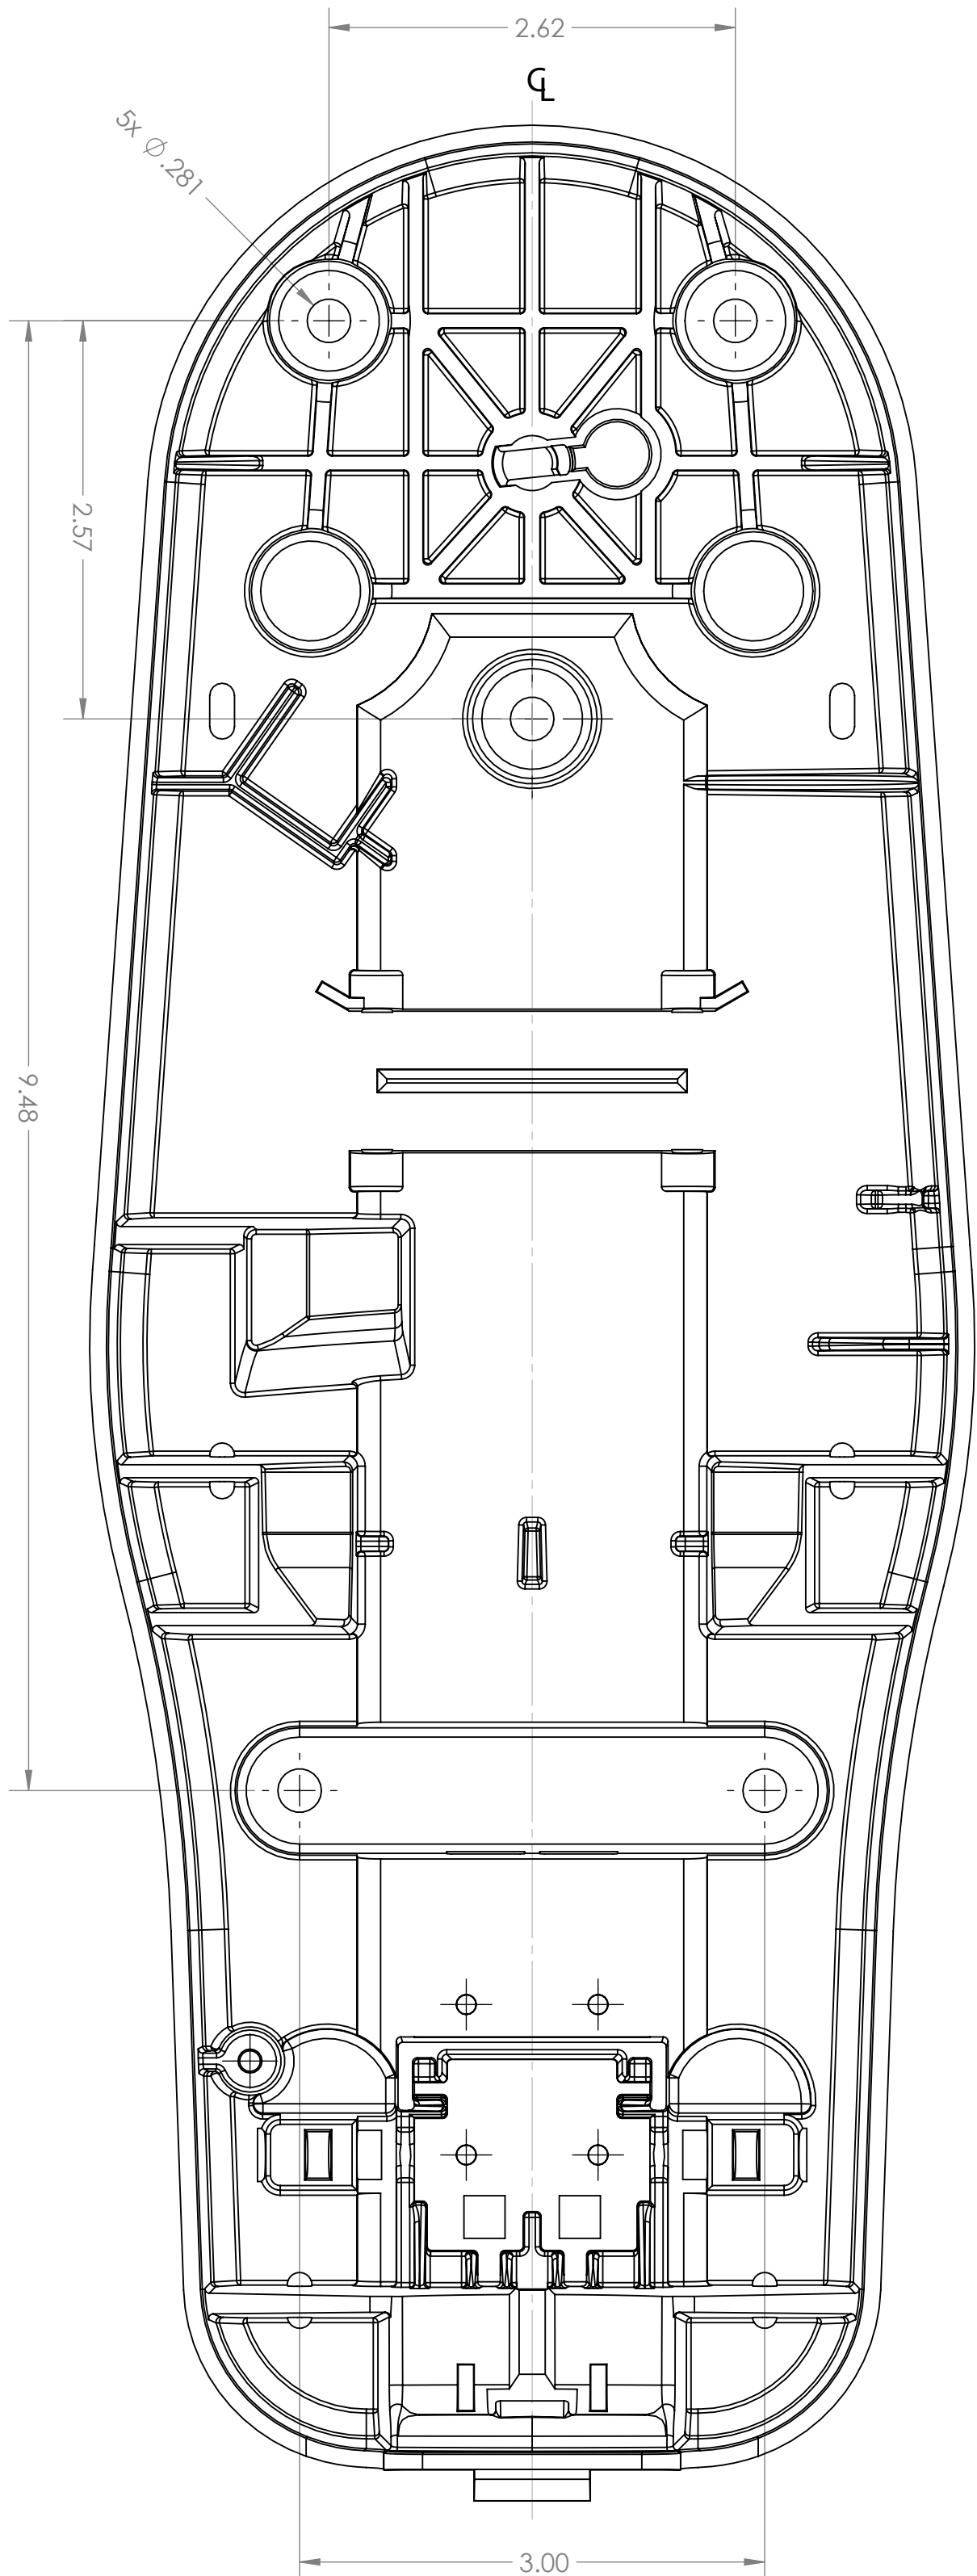

5757 Ravenswood Road
Ft. Lauderdale, FL 33312
+1 (954) 981-3333
+1 (954) 983-5087 Fax
www.acrelectronics.com
info@acrelectronics.com

Sea Shelter™₄

Mounting Template
Y1-06-0299 A

CAUTION: Category I brackets must be mounted free from obstruction to allow the beacon to automatically float free from the vessel in case of sinking. The Sea Shelter™₄ can be mounted on a vertical surface with the beacon antenna pointed skyward or a horizontal surface with the beacon face up. Avoid mounting locations that subject the bracket to breaking waves. Avoid structures like dodgers or cabin tops that could trap the beacon upon deployment.