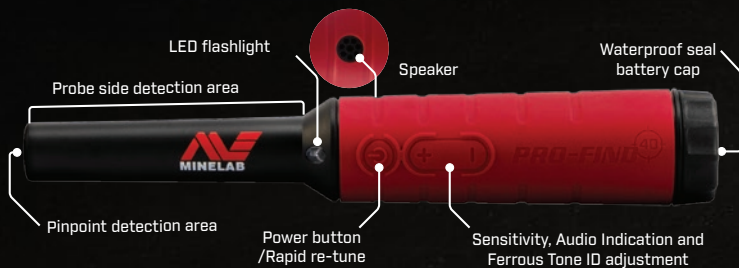

Coil design advancements, algorithm tuning and the new Rapid Re-tune feature make the PRO-FIND 40 the most reliable pinpointer ever. This means you can trust every signal and retrieve targets with ease.

INCREASED DEPTH

Finely tuned algorithms and circuitry deliver a solid increase in detection depth by 10%* making PRO-FIND 40 Minelab's deepest and most accurate pinpointer.

ADJUSTABLE SENSITIVITY

Five sensitivity levels enable you to precisely adjust for maximum depth and minimum noise in all ground conditions.

RAPID RE-TUNE

Rapidly re-tune your PRO-FIND 40 to suit your environment at the press of a button, minimising interference in challenging ground conditions.

LOST ALARM

PRO-FIND series pinpointers feature a lost-alarm that sounds after a period of inactive use. This makes it easy to locate your forgotten PRO-FIND 40, even in long grass, so you never leave it behind.

FERROUS TONE ID

Two different responses help you to identify ferrous junk from non-ferrous treasure.

DIF TECHNOLOGY

DIF significantly reduces interference with an operating detector when PRO-FIND 40 is switched off.